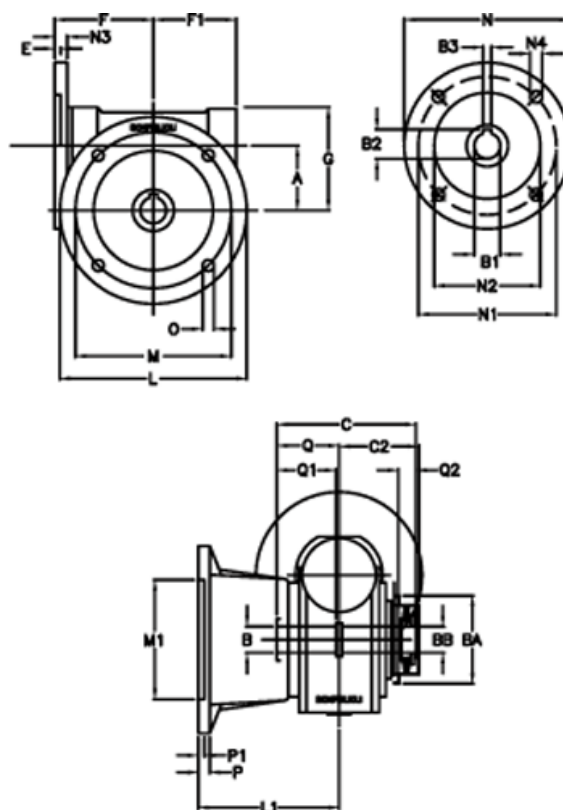

Data Sheet

Article number: 390204401462316

Description: Worm Gear with Torque Limiter
VF 44-L1-FA-14-P63B14

Measures

a = 44.6	C2 = 48	m = 87	P = 9
B = 18	Description = VF 44FA-xx-63B14	M1 = 60	P1 = 7
B1 E7 = 11	E = 2	N = 90	Q = 32.0
B2 = 12.8	F = 65	N1 = 75	Q1 = 32
B3 H9 = 4	F1 = 54	N2 = 60	Q2 = 12
BA = 40	g = 71	N3 = 8.0	
BB H7 = 11	L = 110	N4 = 5.5	
C = 79	L1 = 90	O = 8.5	